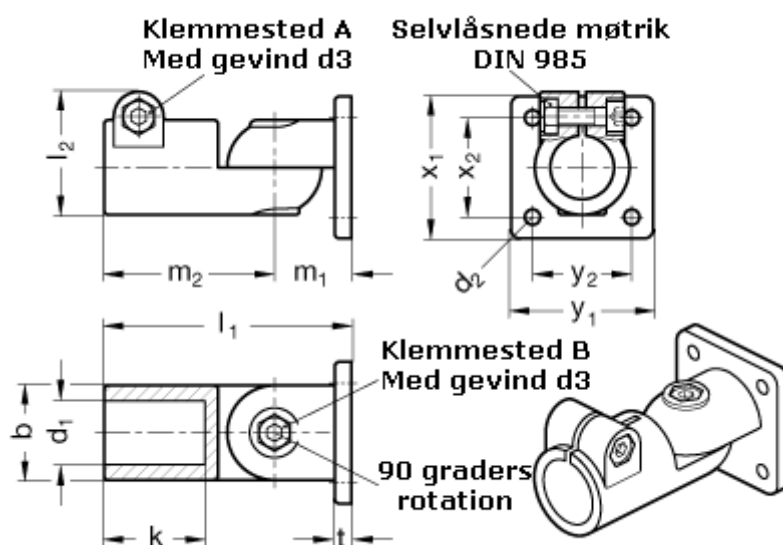

Article number: 20282B25T2SW

Description: E+G Swivel clamp connector joint
GN 282-B25-T-2-SW

Measures

b = 40	m2 = 72
d1 = B25	t = 7
d2 = 6.5	x1 = 60
d3 = M 8	x2 = 42
k = 42.5	y1 = 60
l1 = 104.5	y2 = 42
l2 = 52.0	
m1 = 32.5	